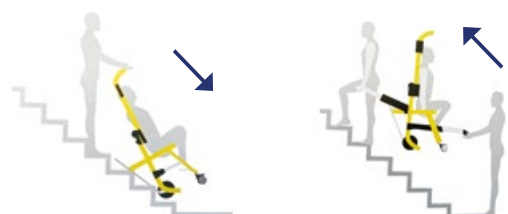

LG EVACU PLUS

Evacuation chair

Evacuation chairs are the ideal choice to ensure quick and effective transport of patients on stairs during emergency situations. The Plus model, with rubber tracks, offers superior performance in these critical circumstances.

Dimensions when open (WxDxH)	49x126x159 cm
Dimensions when closed	27x49x110 cm
Overall weight of device	18 kg
Max load capacity	160 kg
Fabric	Fire-retardant

■ EXTENDABLE IN DEPTH

■ COVER

Straight staircase