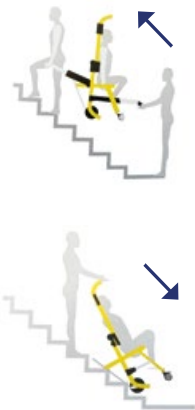

LG EVACU

Evacuation chair

Evacuation chairs are the ideal option for promptly transporting patients on stairs during emergency situations, ensuring maximum safety and speed.

Straight staircase

Dimensions when open (WxDxH)	52x94x135 cm
Dimensions when closed	38x53x115 cm
Overall weight of device	12,8 kg
Max load capacity	130 kg
Fabric	Fire-retardant