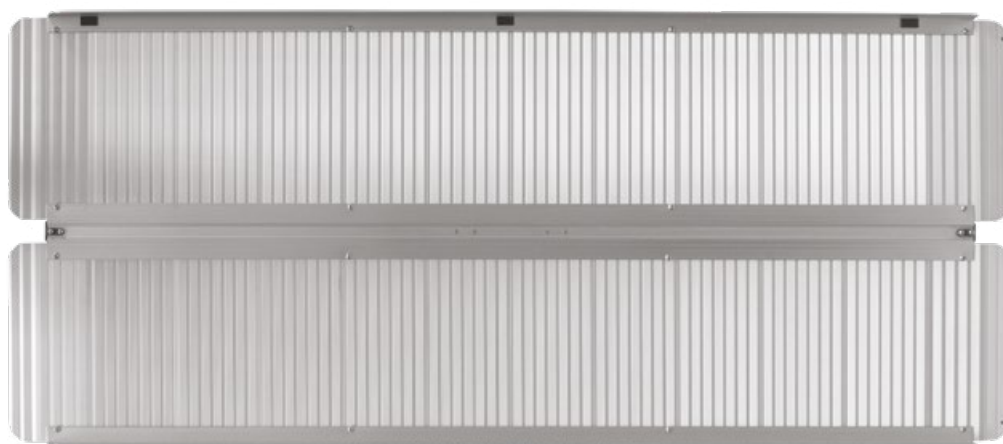

AG 607

Folding ramps

This spacious ramp features a minimalist and lightweight design, ideal for supporting heavy loads. With a load capacity of up to 272 kg, it is perfect for use with electric wheelchairs and scooters. Its design allows it to be easily folded in half, reducing clutter during storage. In addition, it is equipped with a handle that makes it easy to place and carry, making it as comfortable to carry as a suitcase.

Maximum extension length	182 cm
Total transverse dimension	72 cm
Channel width	71 cm
Height of side walls	3.5 cm
Transportable weight	272 kg
Weight (per pair)	16 kg
Maximum slope	20%